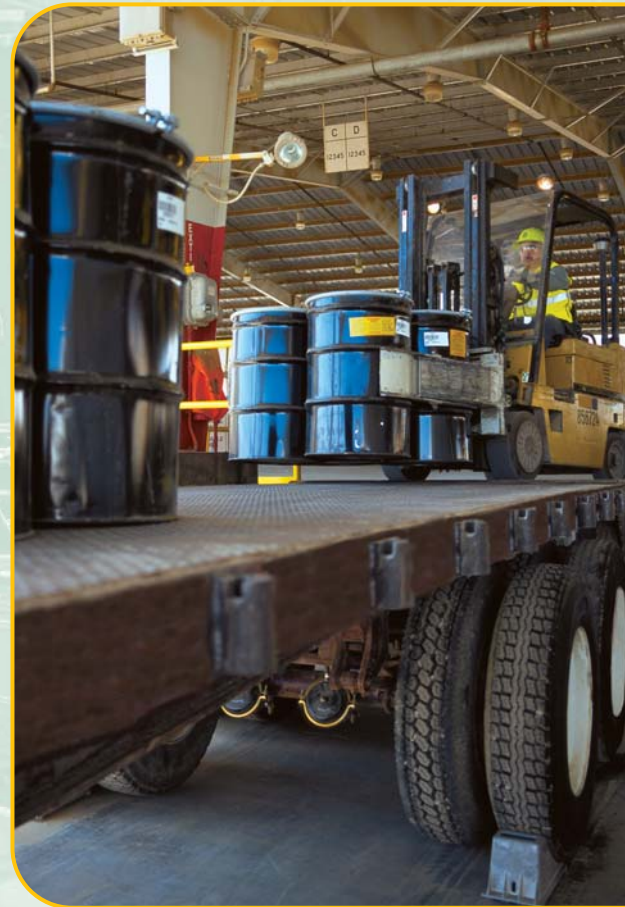

RELIABLE, AFFORDABLE SERVICE

Waste Management offers safe, reliable and cost-effective Drum Management Services for businesses large and small. Expert in special and hazardous waste handling and disposal, Waste Management will collect, transport and arrange for the proper treatment and/or disposal of drums and their contents while maintaining compliance with all local, state and federal regulations.

Whether drummed waste is hazardous or non-hazardous, liquid or solid, debris or soil, Waste Management will process it safely, reliably and economically.

Drum Management Services can be arranged on an on-call or scheduled basis. "LTL" (Less than Truck Load) Services for single drums and Full Truck Load Management Services are also available.

SIGNIFICANT BENEFITS

Drum Management Services from Waste Management provide valuable benefits, including:

- Safe and reliable collection on either a scheduled or as-needed basis
- Auditing of the shipper's paperwork for completeness and accuracy
- Immediate transfer of title and insurance protection at the time of pick-up
- Inspection of all waste containers for compliance with DOT regulations before leaving the property
- Assistance with manifest documentation accuracy and completeness
- Drivers trained to handle drummed wastes safely and efficiently

Waste Management provides safe, dependable and affordable transportation and disposal of containers bearing both hazardous and non-hazardous materials.

In addition, Waste Management strives to provide superior customer service, including professional account set-ups, routine on-time deliveries and collections and solution-oriented customer support.

For more information on Waste Management's "LTL" and Full Truck Load Drum Management Services, contact your Waste Management Landfill and Industrial Services sales representative.

From everyday collection to environmental protection, Think Green.® Think Waste Management.

www.wmdisposal.com

**LANDFILL &
INDUSTRIAL
SERVICES**